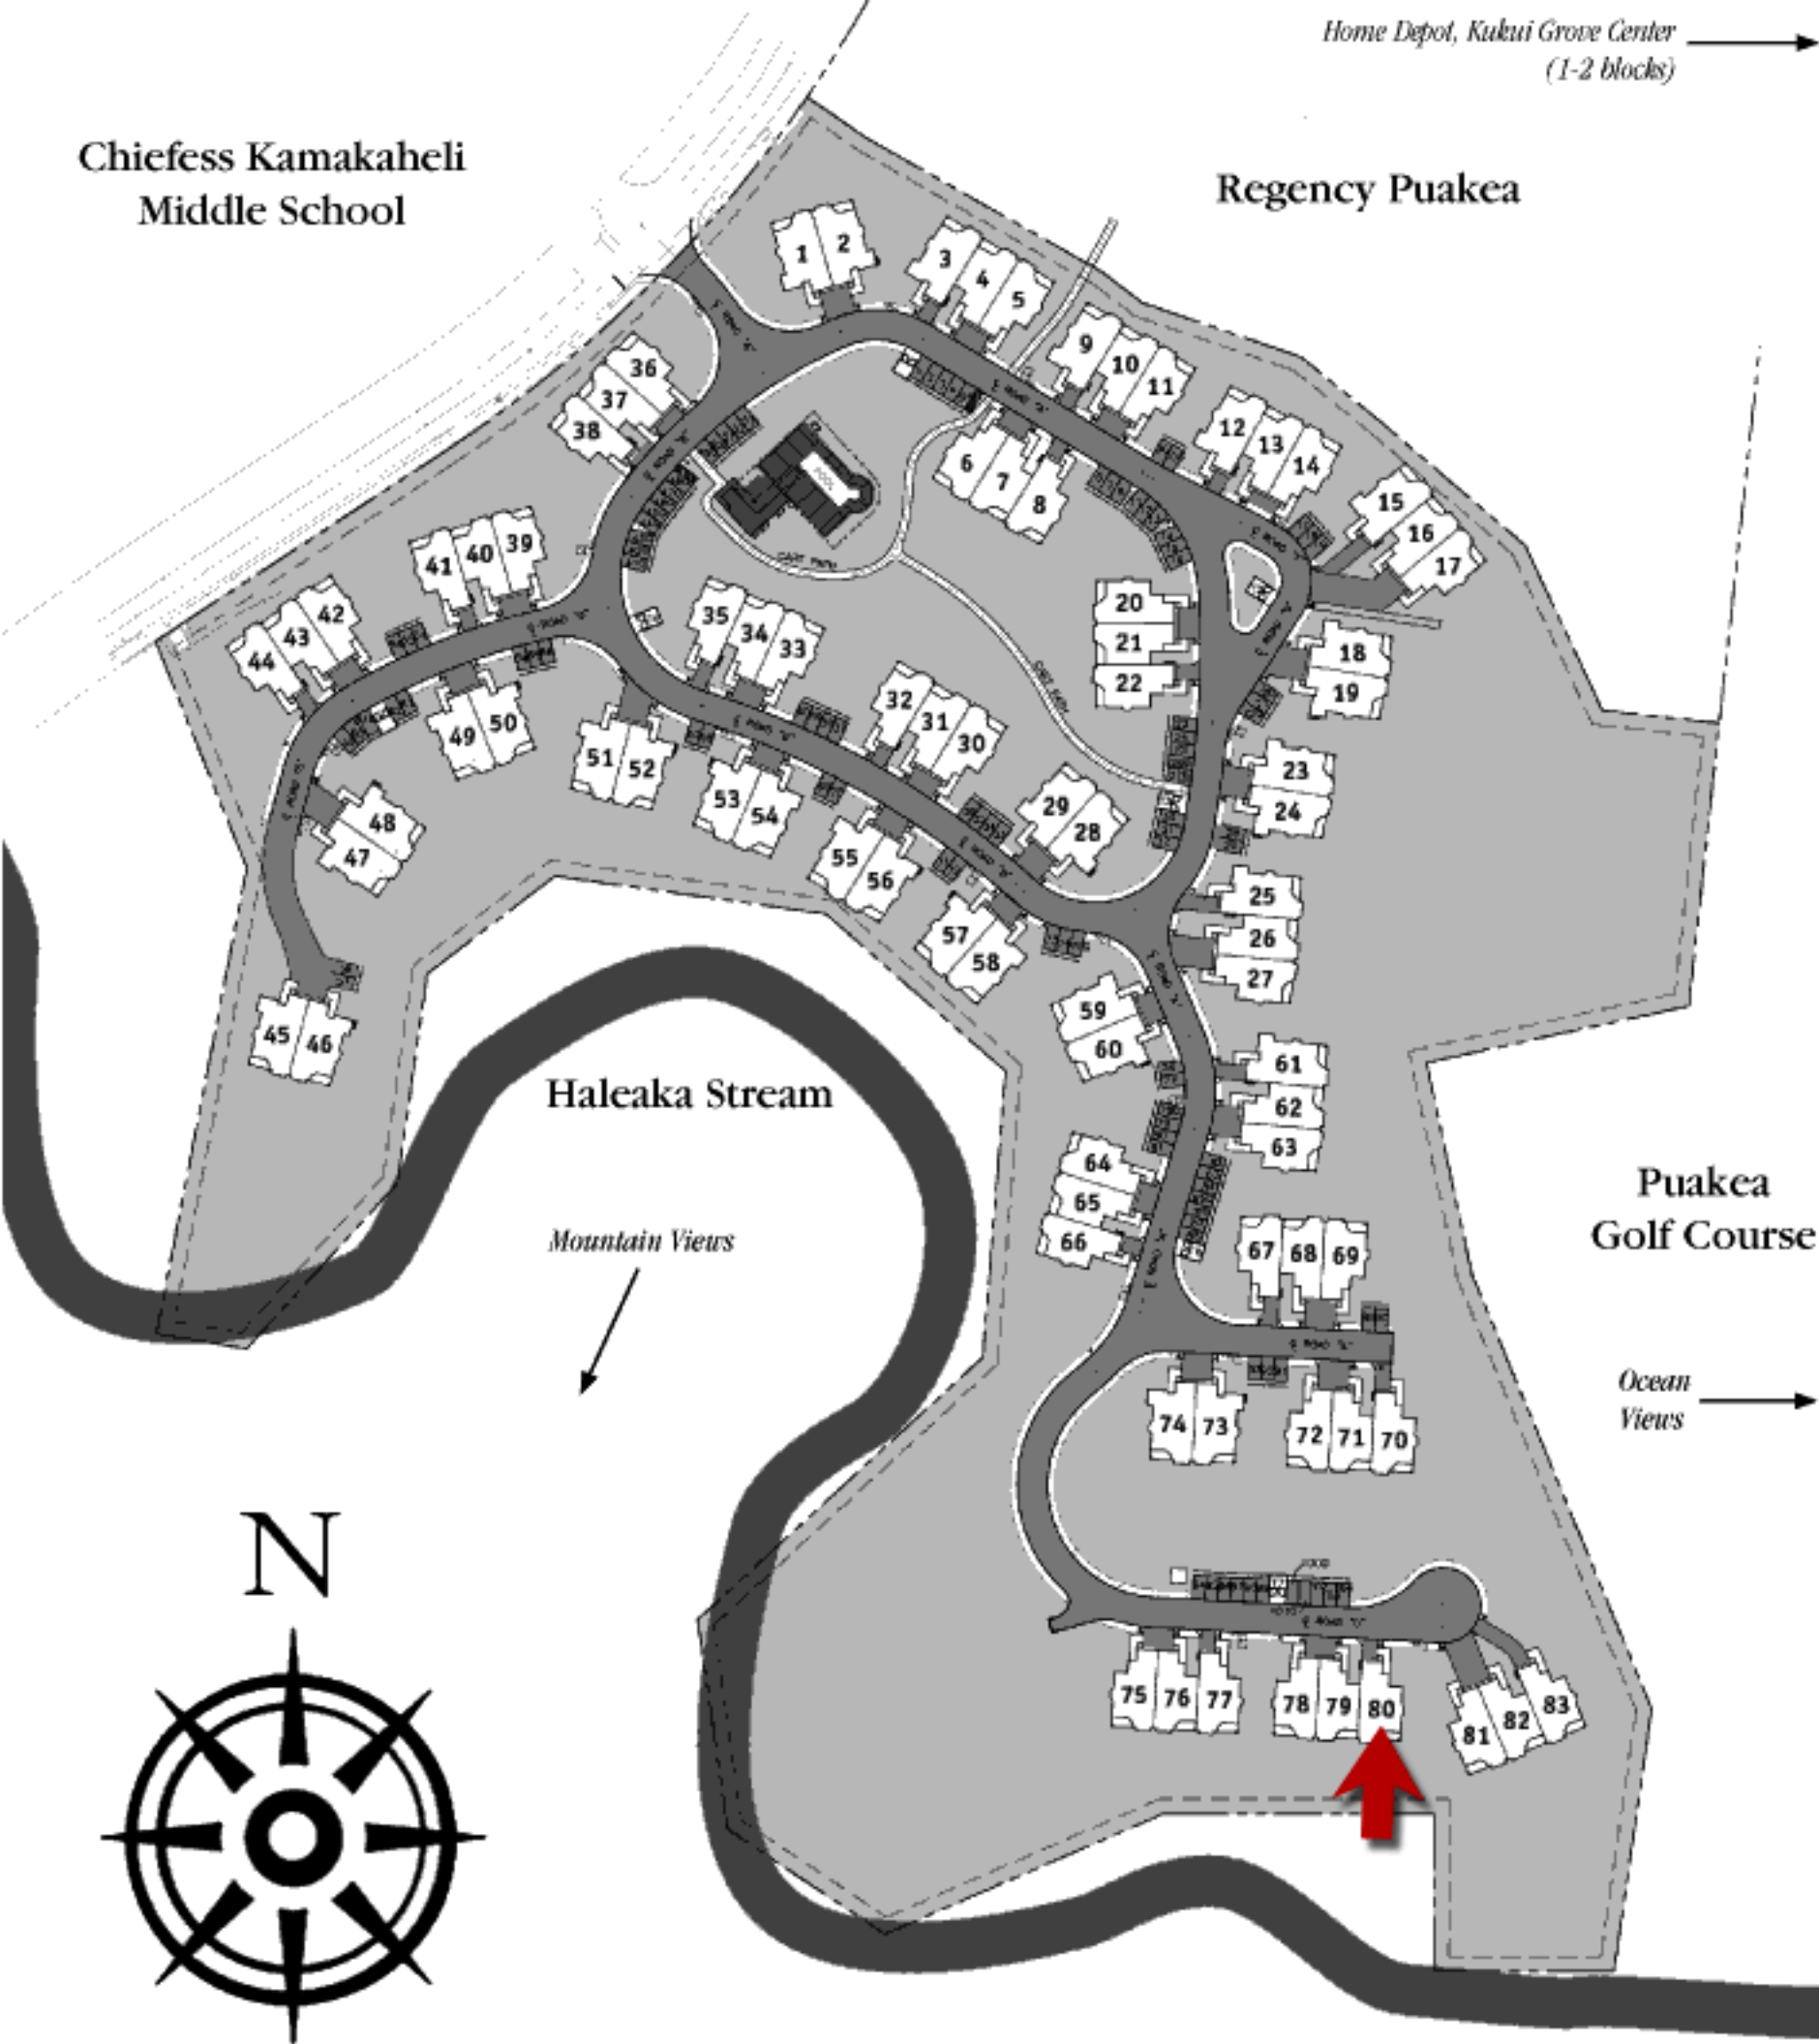

Home Depot, Kukui Grove Center  
(1-2 blocks) →

Chiefess Kamakaheli  
Middle School

Regency Puakea

Haleaka Stream

Mountain Views

Puakea  
Golf Course

Ocean  
Views

N

75 76 77 78 79 80 81 82 83

# Awapuhi

# Awapuhi

**GROUND FLOOR PLAN**  
SCALE: 1/4" = 1'-0"