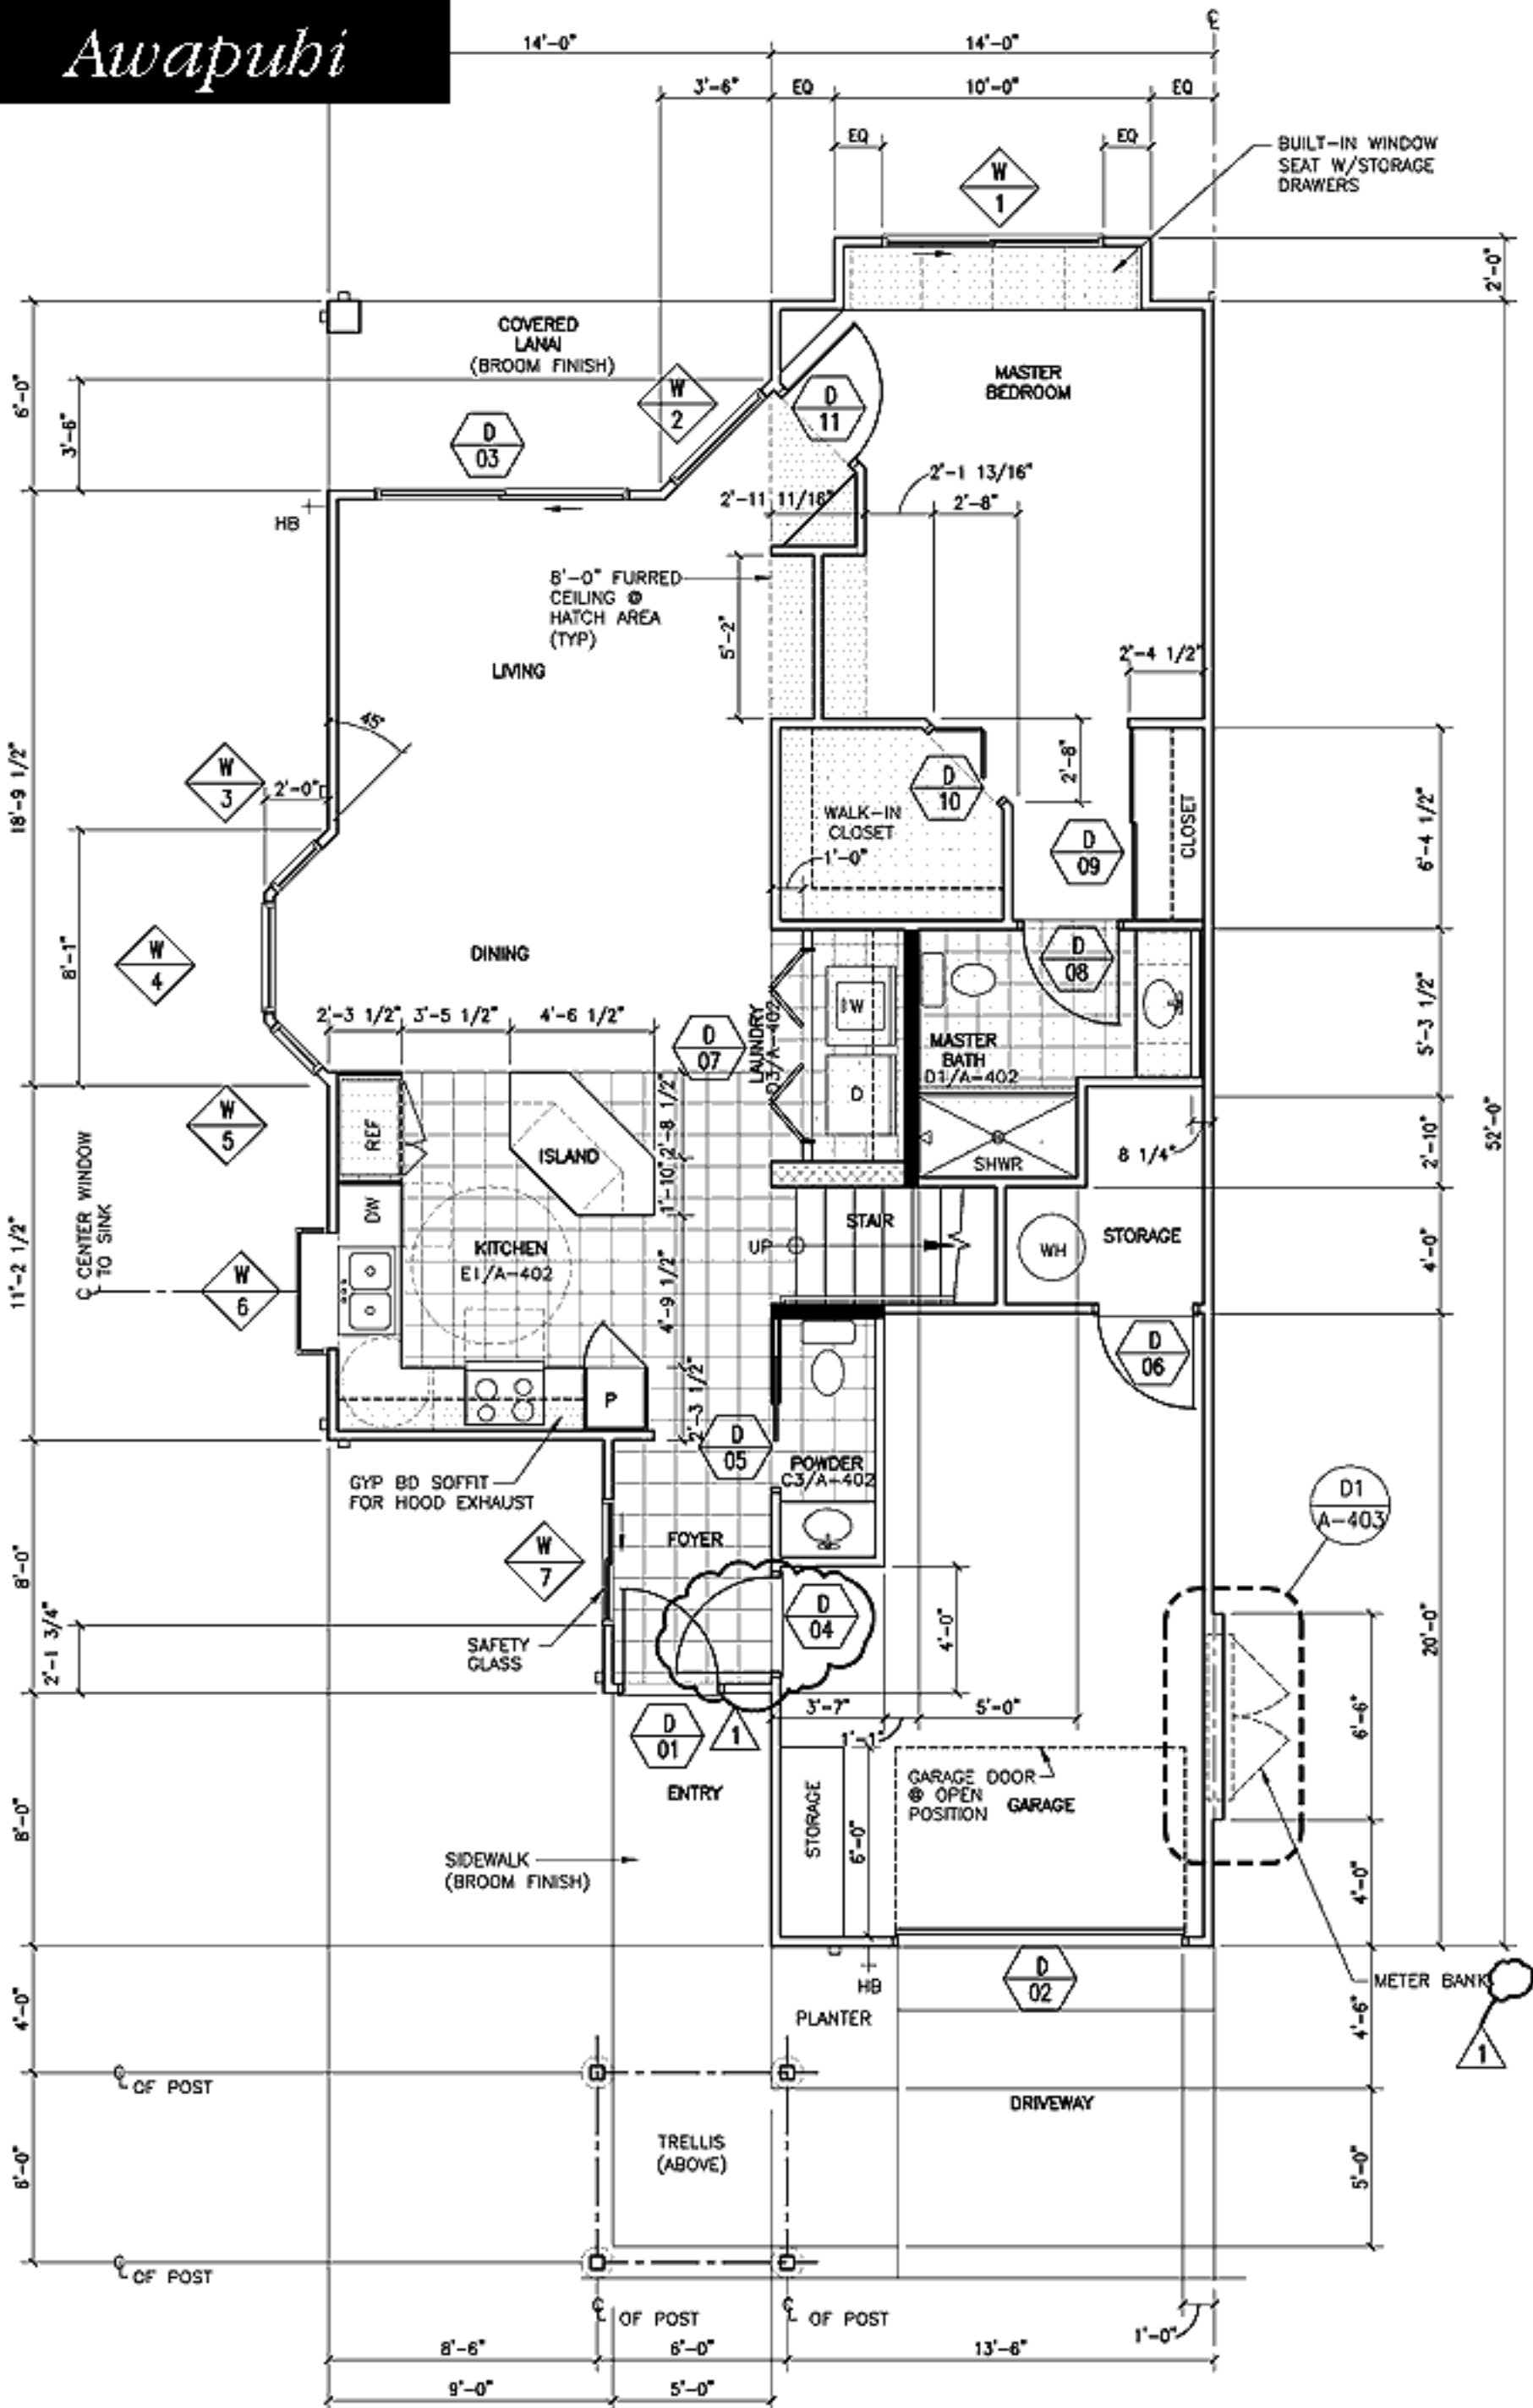

Home Depot, Kukui Grove Center  
(1-2 blocks) →

Chiefess Kamakaheli  
Middle School

Regency Puakea

Haleaka Stream

Mountain Views

Puakea  
Golf Course

Ocean  
Views

N

75 76 77 78 79 80 81 82 83

# Awapuhi

**GROUND FLOOR PLAN**  
SCALE: 1/4" = 1'-0"